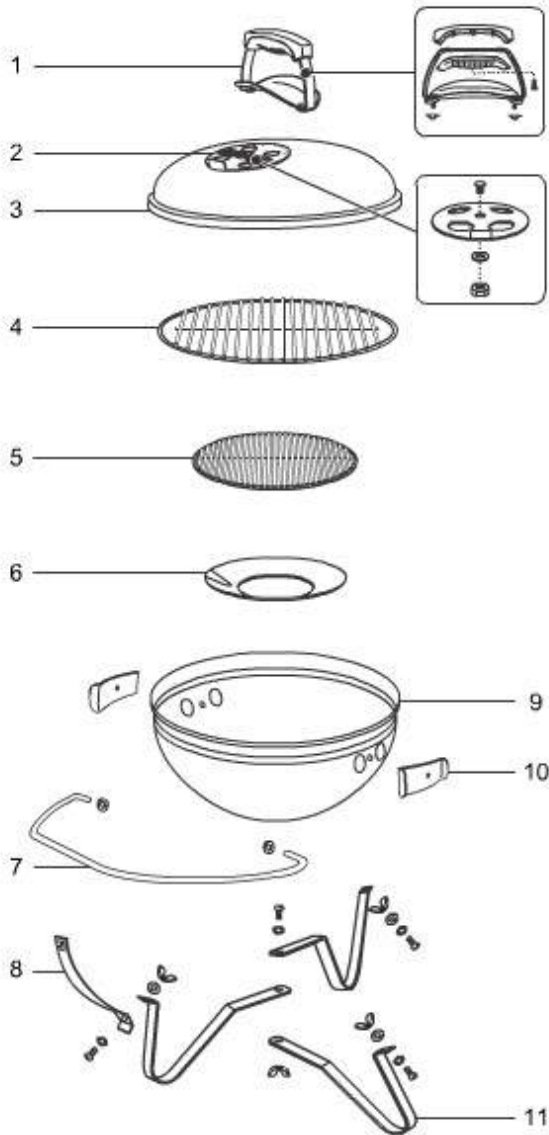

SCHEMATICS

CUSTOMER SERVICE
1-800-446-1071

Export (general) / Charcoal / Portables

[VIEW ALL](#)

MODEL #: 1121004 DESCRIPTION: SMOKEY JOE PREMIUM (2010) (EXPORT)

[Print Schematic](#)

Smokey Joe® Premium '10
Additional Parts

11.09

SEQ	DESCRIPTION	PART#
A	Owners Guide, Portable charcoal	58445
A	Warranty sheet for Charcoal Go-Anywhere Grill. Export.	62626
A	Assembly guide Smokey Joe Premium, '12, export	54233
A	Charcoal owners guide '13, EU	54770
C	Measuring cup, black	80664

D	Hardware (complete) for Smokey Joe, Tuck-N-Carry, and Jumbo Joe charcoal grills.	80805
1	Handle kit w/shield, Smokey Joe, '10 EU, gray	80661
2	Damper kit	63059
3	Lid with shield, Smokey Joe '10, EU, sage	80702
3	Lid with shield, Smokey Joe '10, EU, bone	80703
3	Lid with shield, Smokey Joe '10, EU, turquoise	80704
3	Lid assembly w/shield, Smokey Joe Premium, Crimson, EU '14	65010
3	Lid assembly w/shield, Smokey Joe Premium, smoke, EU '14	65011
3	Lid assembly w/shield, Smokey Joe Premium, slate, EU '14	65012
3	Lid assembly w/shield, Smokey Joe, wedgewood	63091
3	Lid w/shield, Smokey Joe, grey	63082
3	Lid w/shield, Smokey Joe, lemon grass	63084
3	Lid w/shield, Smokey Joe, leaf green	63086
3	Lid w/shield, Smokey Joe, blue wave	63088
3	Lid for Smokey Joe, w/shield, '10 EU, copper	80738
3	Lid for Smokey Joe, w/shield, '10 EU, red	80737
3	Lid with shield, Smokey Joe '10, EU, black	80657
4	Cooking grate, 14.5" Smokey Joe, '10	80625
5	Charcoal grate, Smokey Joe, '10	80658
6	Grease tray-heat shield	80659
7	Wire lid lock/bowl dampers	80660
8	Support strap, lid lock, Smokey Joe	80447
9	Bowl assembly, Smokey Joe Premium '10, EU	80662
9	Bowl assembly, Smokey Joe Premium, sage, '10	80705
9	Bowl assembly, Smokey Joe Premium, bone, '10	80706
9	Bowl assembly, Smokey Joe Premium, turquoise, '10	80708
9	Tuck & Carry bowl assembly, Smokey Joe Premium, crimson, '14	65013
9	Tuck & Carry bowl assembly, Smokey Joe Premium, smoke, EU '14	65014
9	Tuck & Carry bowl assembly, Smokey Joe Premium, slate, EU '14	65015