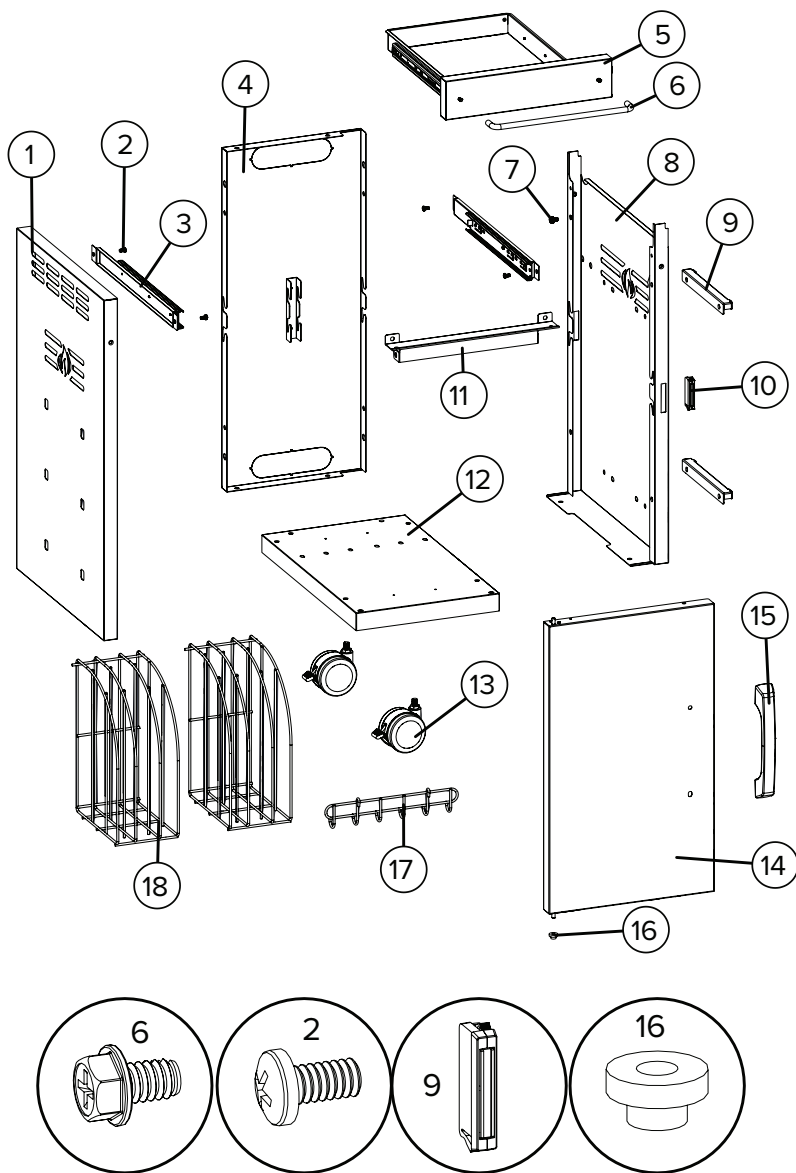

Part	68005	68006	68007	68008	68009	Description
14	N010-0984-SS-SER	x			x		DOOR ASSEMBLY STAINLESS.
	N010-0984-MK-SER		x				DOOR ASSEMBLY MATTE BLACK.
	N010-0984-BK-SER			x		x	DOOR ASSEMBLY GLOSS BLACK.
15	N325-0094-SER	x		x	x	x	DOOR HANDLE.
	N325-0094-BK0TX-SER		x				DOOR HANDLE BLACK.
16	N105-0011	x	x	x	x	x	DOOR PIVOT ROD BUSHING.
17	Z340-0003-BK1SG	x	x	x	x	x	TOOL HOOK.
18	Z222-0001-BK1SG	x	x	x	x	x	STORAGE CART DIVIDER.

Взрыв-схема